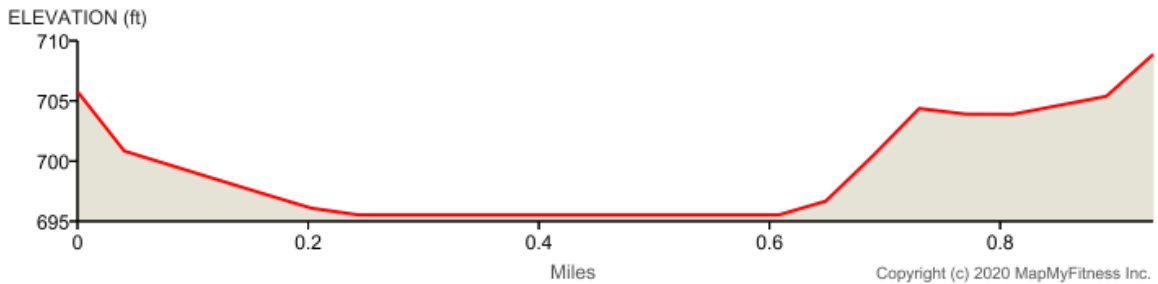

Playtri Swim

Distance: 0.93 mi

Elevation Gain: 10 ft

Elevation Max: 709 ft

Notes

0.00 mi	Direct/offroad route segment
----------------	------------------------------

0.00 mi	Direct/offroad route segment
----------------	------------------------------

0.00 mi	Direct/offroad route segment
0.00 mi	Direct/offroad route segment
0.00 mi	Direct/offroad route segment
0.00 mi	Direct/offroad route segment
0.00 mi	Direct/offroad route segment
0.00 mi	Direct/offroad route segment
0.00 mi	Direct/offroad route segment
0.00 mi	Direct/offroad route segment
0.00 mi	Direct/offroad route segment
0.00 mi	Direct/offroad route segment
0.00 mi	Destination