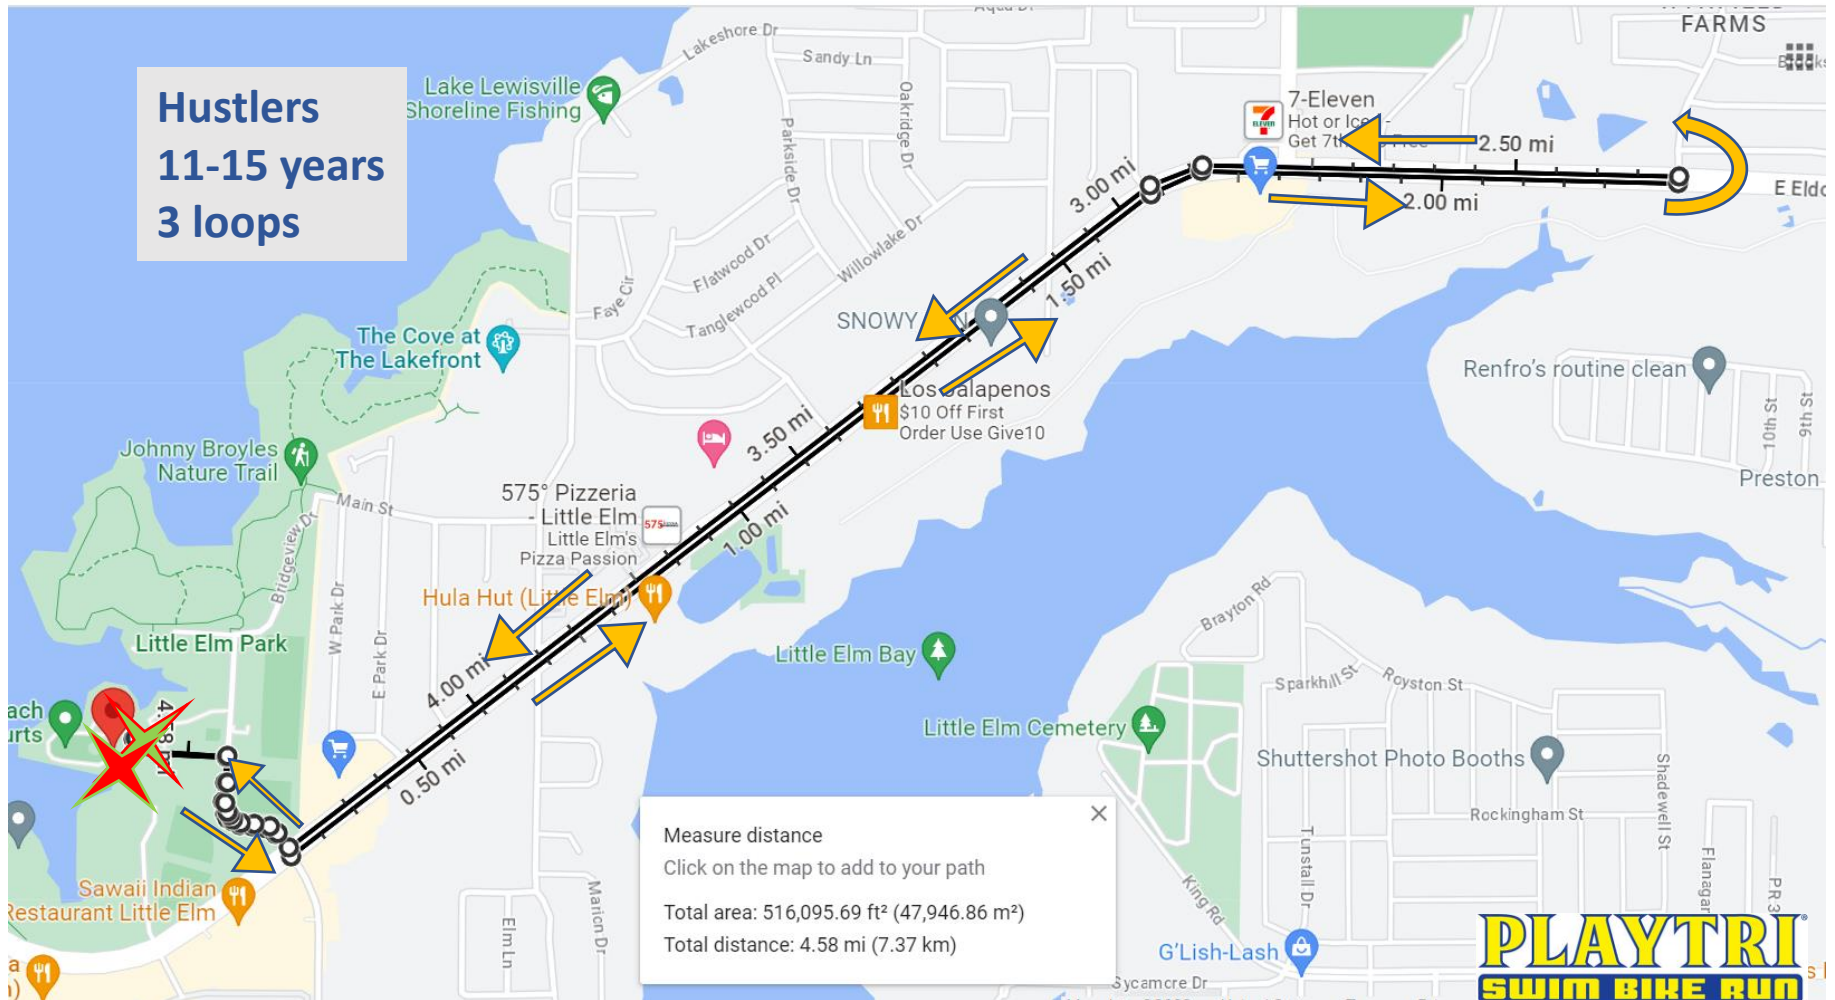

Playtri Little Elm Youth Triathlon

200 y swim

11-15 years

Little Elm Park Amphitheater

RepairSTAN Bicycle Repair Station

Lakefront Grill

Little Elm Beach Volleyball Courts

135 Lighthouse Beach Dr, Little Elm, TX 75068

PLAYTRI
SWIM BIKE RUN

Playtri Little Elm Youth Triathlon

4.5-mile bike

Hustlers
11-15 years
3 loops

Playtri Little Elm Kids Triathlon

1-mile run

Hustlers
11-15 years
2 loops

Measure distance ✕
Click on the map to add to your path
Total distance: 1.00 mi (1.62 km)

In after swim

Run out

RepairSTAN Bicycle
Repair Station

Transition Area

Lakefront Grill
Order Delivery
on GrubHub

135 Lighthouse Beach
Dr, Little Elm, TX 75068

Bird Seers

Little Elm Park
Amphitheater

Finish line

Bike in

Bike out