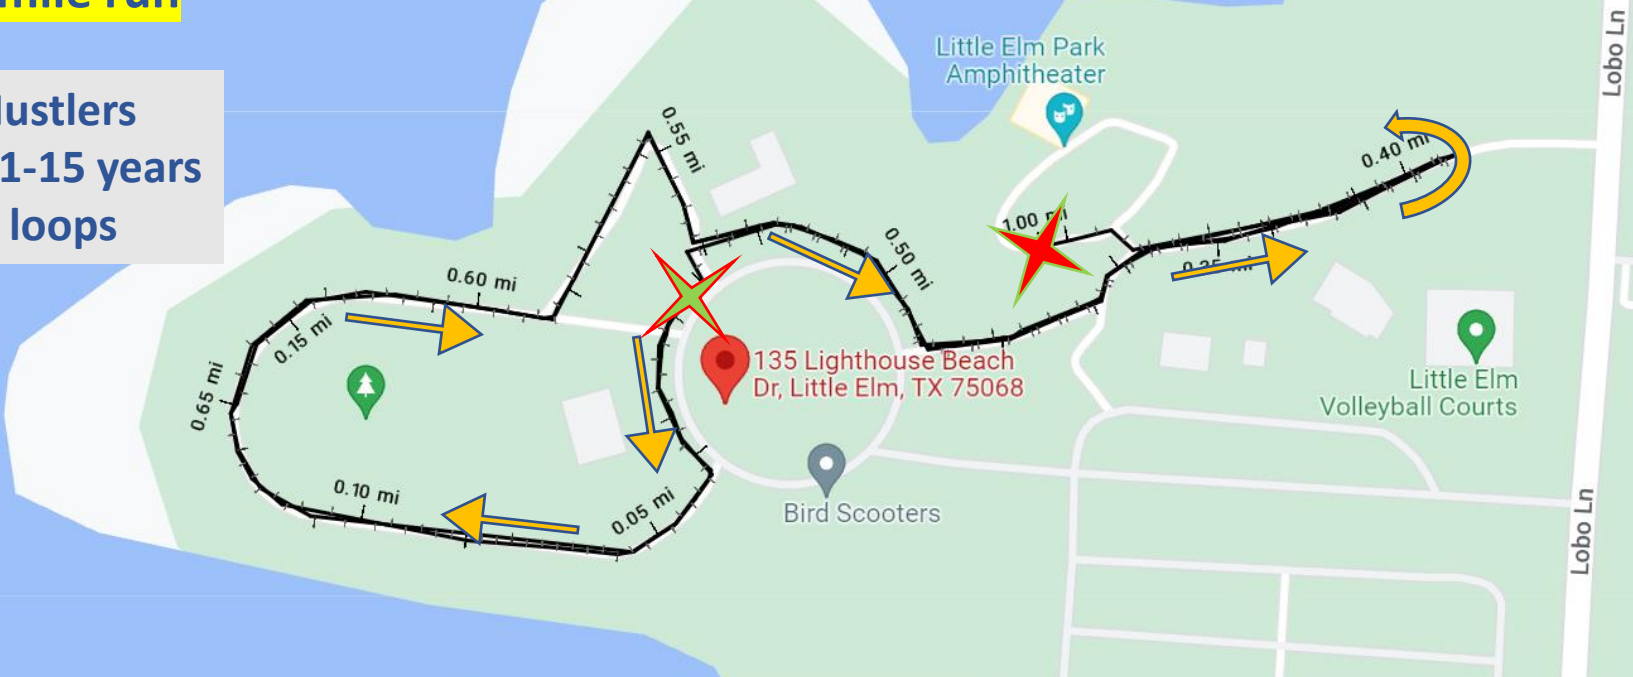

Playtri Little Elm Youth Triathlon

200 y swim

11-15 years

Little Elm Park Amphitheater

RepairSTAN Bicycle Repair Station

Lakefront Grill

Little Elm Beach Volleyball Courts

135 Lighthouse Beach Dr, Little Elm, TX 75068

PLAYTRI
SWIM BIKE RUN

Playtri Little Elm Youth Triathlon

4.5-mile bike

Hustlers
11-15 years
3 loops

Playtri Little Elm Kids Triathlon

1-mile run

Hustlers
11-15 years
2 loops

Measure distance ✕
Click on the map to add to your path
Total distance: 1.00 mi (1.62 km)

In after swim

Run out

RepairSTAN Bicycle
Repair Station

Transition Area

Lakefront Grill
Order Delivery
on GrubHub

135 Lighthouse Beach
Dr, Little Elm, TX 75068

Bird Seers

Little Elm Park
Amphitheater

Finish line

Bike in

Bike out